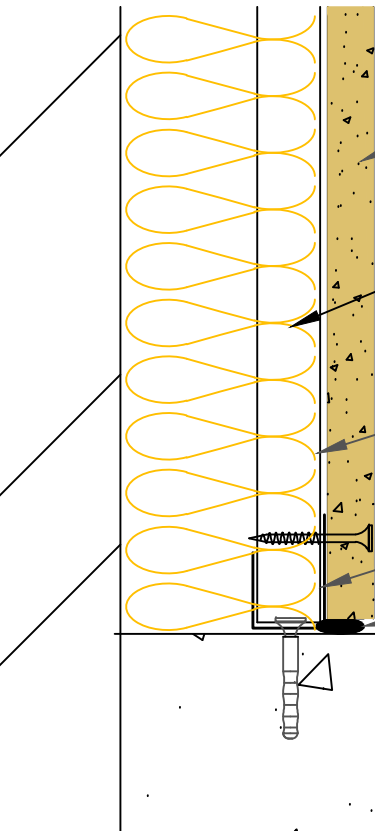

Fixing Brackets at 800mm centres
 AH185 = 75mm Leg
 AH186 = 125mm Leg
 AH175 = 175mm Leg

SPEEDLINE Drywall Screws

15mm British Gypsum Gyproc DuraLine

50mm APR

SPEEDLINE SWL507 Wall Liner at 600mm centres

SPEEDLINE SWL60 Perimeter Track Fixed to Floor at 600mm centres with suitable fixing

SPEEDLINE Intumescent Sealant

CDR No: DATE: 22/10/19 Details to be read in conjunction with project specification guidelines

WALL LINING SYSTEM - WL507-B-63(50)

All performance data and system specifications are for systems constructed with materials & components as shown. The inclusion or substitution of any other manufacturers materials or components could invalidate test data and system performance and permission must be given in writing by SIG PLC.