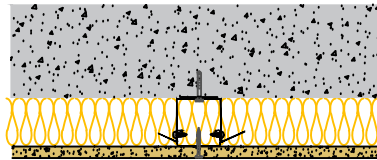

Fixing Brackets at 800mm centres
 AH185 = 75mm Leg
 AH186 = 125mm Leg
 AH175 = 175mm Leg

SPEEDLINE Drywall Screws

15mm British Gypsum Gyproc DuraLine

50mm APR

SPEEDLINE SWL507 Wall Liner at 600mm centres

SPEEDLINE SWL60 Perimeter Track Fixed to Floor at 600mm centres with suitable fixing

SPEEDLINE Intumescent Sealant

CDR No: DATE: 22/10/19 Details to be read in conjunction with project specification guidelines

WALL LINING SYSTEM - WL507-B-63(50)

All performance data and system specifications are for systems constructed with materials & components as shown. The inclusion or substitution of any other manufacturers materials or components could invalidate test data and system performance and permission must be given in writing by SIG PLC.